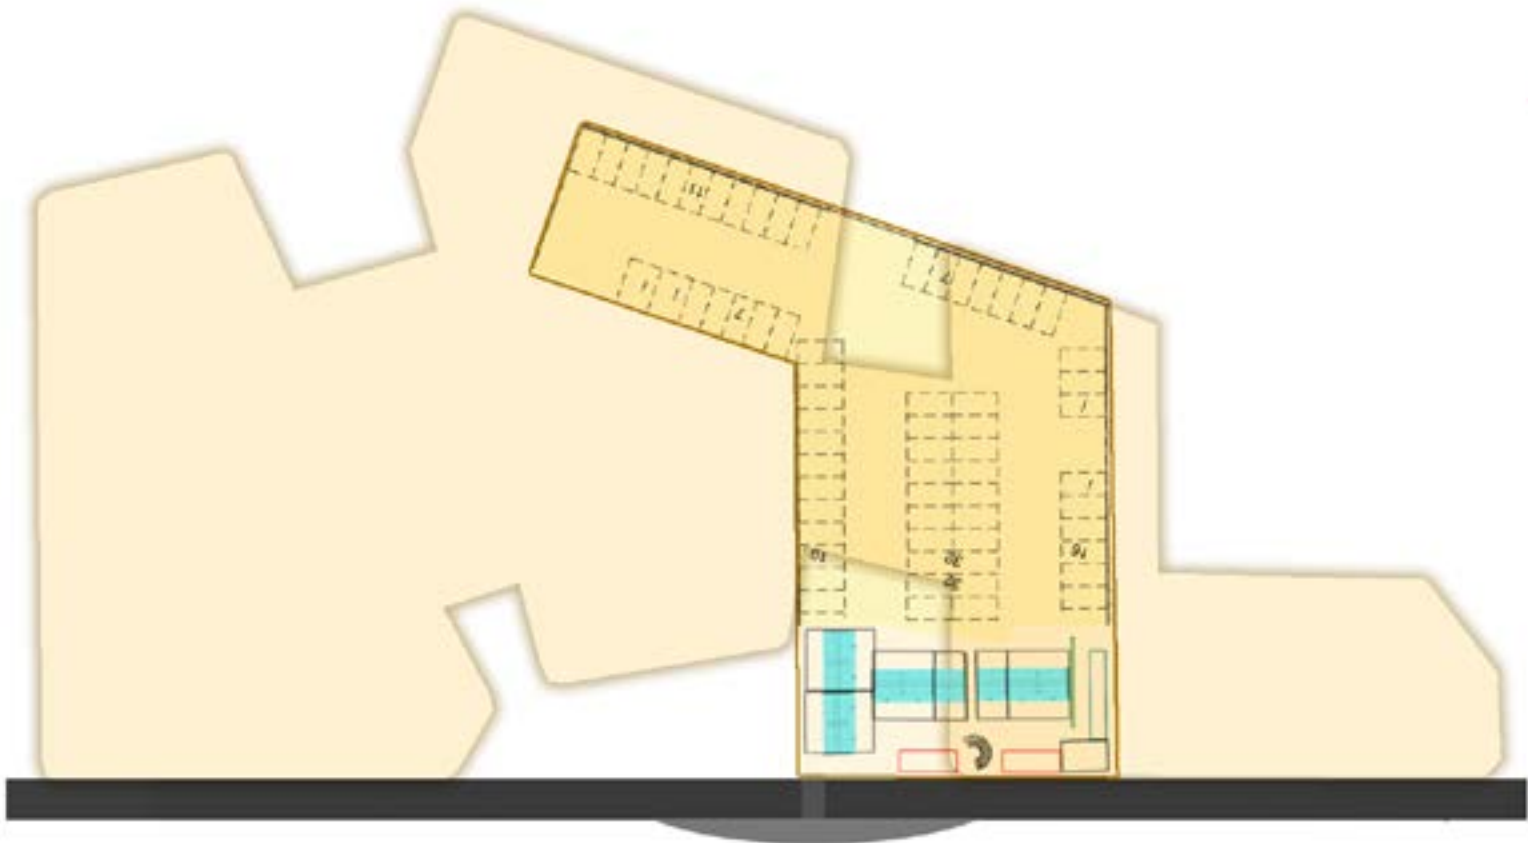

MYLLYPURON KAMPUS

LOCATION

FUNCTIONS

PARKING

> PARKING

STATION

Underground

24 PARKINGPLACES > 300 BIKES

ORGANIGRAM UNDERGROUNDSPACE

FUNCTIONS

CAFE

- > SERVICES
 - Staff; METKA
 - Registrations, prices, info
 - Rental (batch/automatic)

- > INVITING HANGAROUND SPACE
 - tables, chairs, bar, terrace ...

- > FOOD & DRINKS

ENTRANCE/RAMP