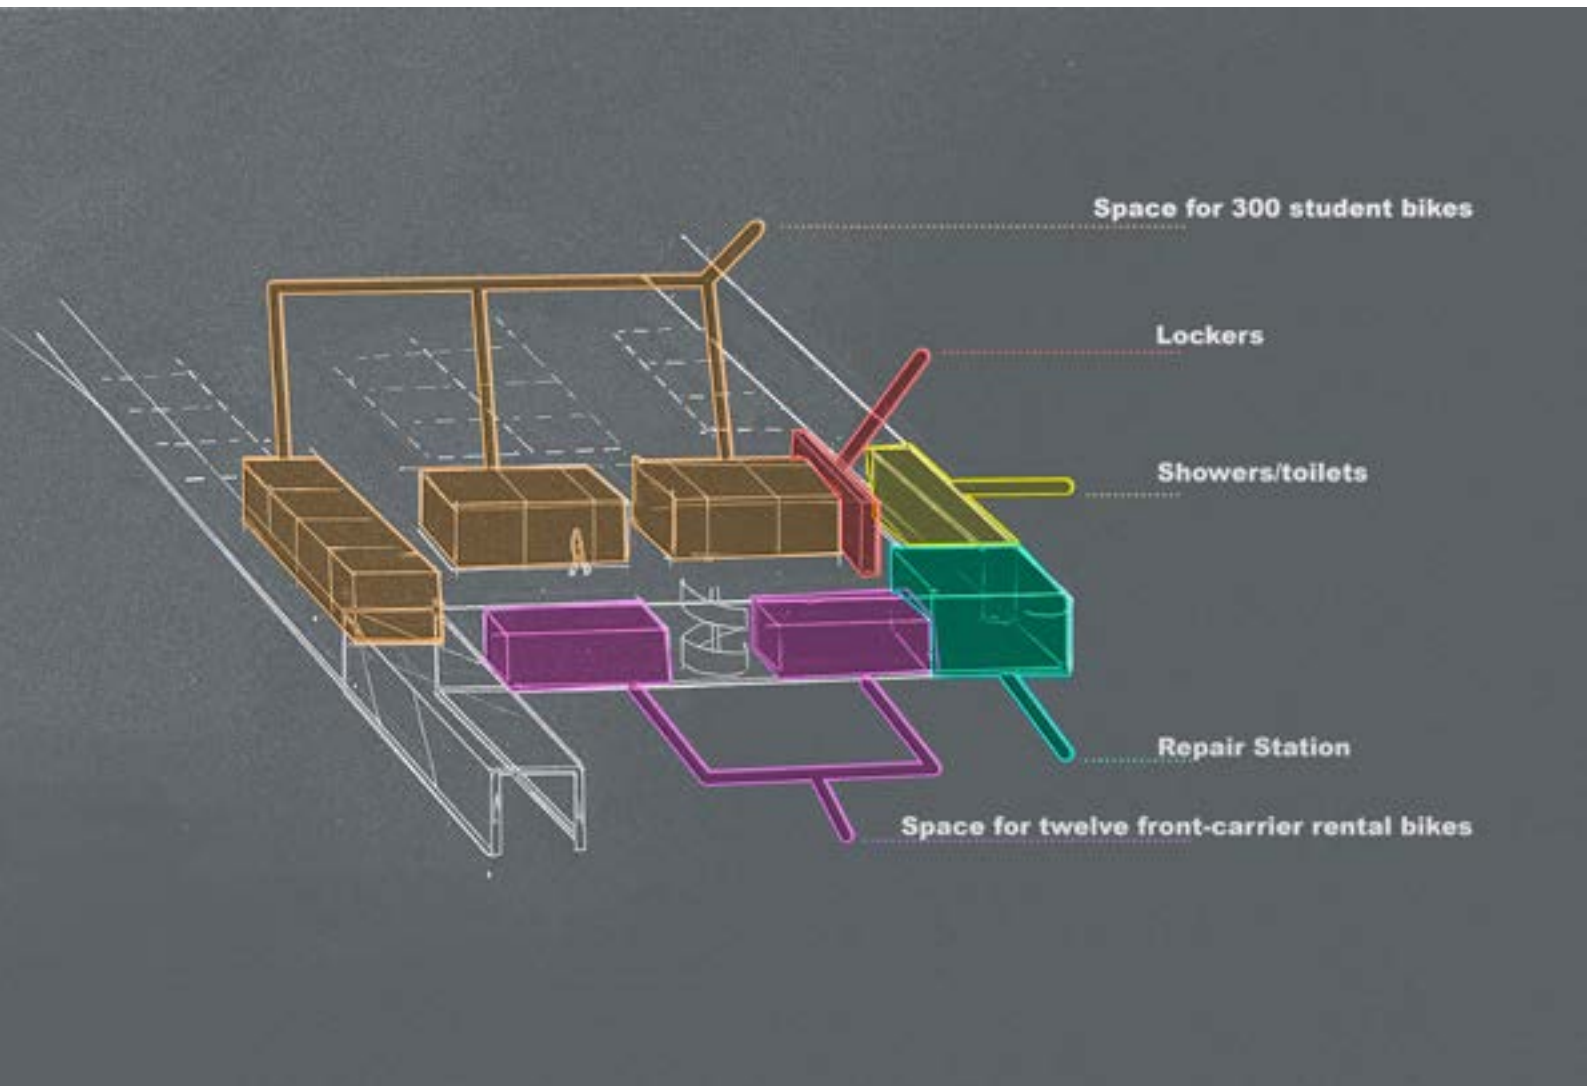

MYLLYPURON KAMPUS

LOCATION

FUNCTIONS

PARKING

> PARKING

STATION

Underground

24 PARKINGPLACES > 300 BIKES

ORGANIGRAM UNDERGROUNDSPACE

FUNCTIONS

CAFE

- > SERVICES
 - Staff; METKA
 - Registrations, prices, info
 - Rental (batch/automatic)

- > INVITING HANGAROUND SPACE
 - tables, chairs, bar, terrace ...

- > FOOD & DRINKS

ENTRANCE/RAMP