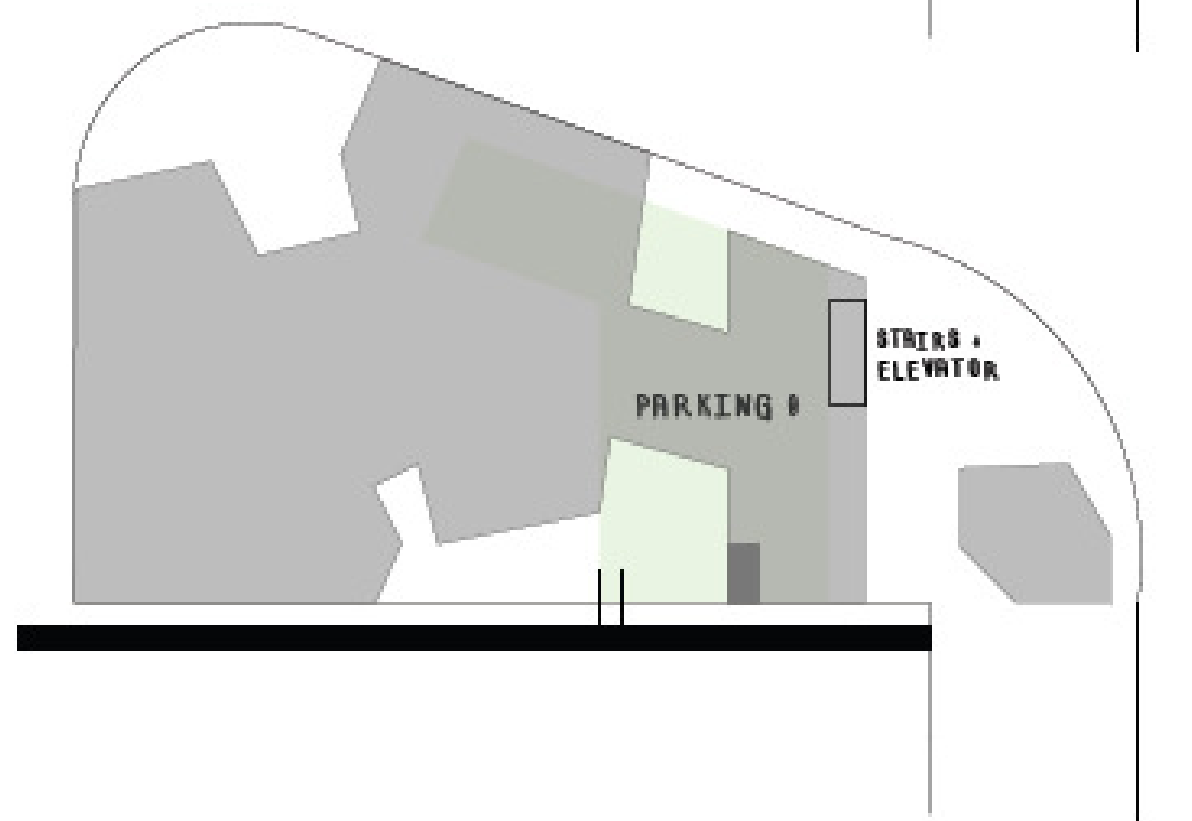

MYLLYPURON KAMPUS

LOCATION

FUNCTIONS

PARKING

> PARKING

STATION

Underground

24 PARKINGPLACES > 300 BIKES

ENTRANCE/RAMP