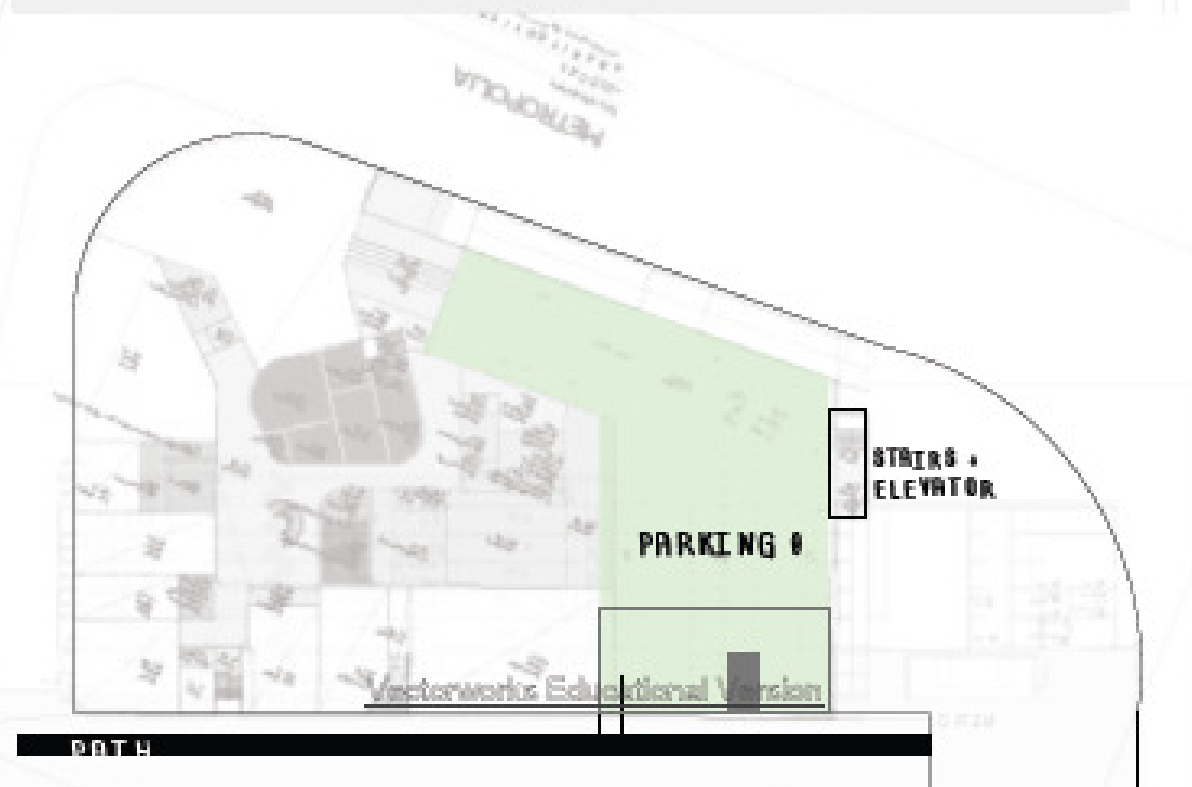

MYLLYPURON KAMPUS

LOCATION

FUNCTIONS

PARKING

> PARKING

STATION

Underground

24 PARKINGPLACES > 300 BIKES

ENTRANCE/RAMP