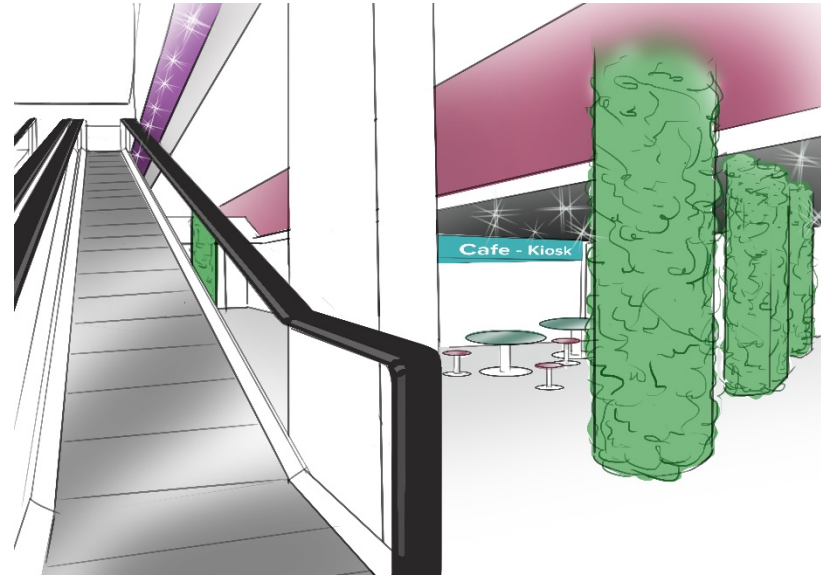

- **Light art**
 - High Trestle Trail Bridge, USA
 - Linnanmäki Amusement Park, Finland
- **Community space**
 - Youth center
 - Kamppi Centre and Narinkkatori
 - Sello Centre

Target group

- 6-80-year-old
- Inhabitants of North-Haaga
- Inhabitants of neighborhood
- Helsinki citizens
- Users of the public transport
- Commuters

Bottlenecks

- Drunkards
- Current reputation
- Unifying the ideas
- Regenerating the area
- Limited space
- Maintaining of the spaces and events
- Maintaining the station area pleasant regardless of the seasons

Solution ideas & sketches

- **Permanent spaces indoors**
 - Cafeteria / kiosks
 - Interactive info screens
 - Escalators
 - Benches
- **Space for the events**
 - E.g. fairs, movie nights, bingo
- **Square**
 - Marketplace e.g. stage for dancing and schoolkid's performances
- **Underpass bridge**
 - Activity track
 - Interactive pictures etc.