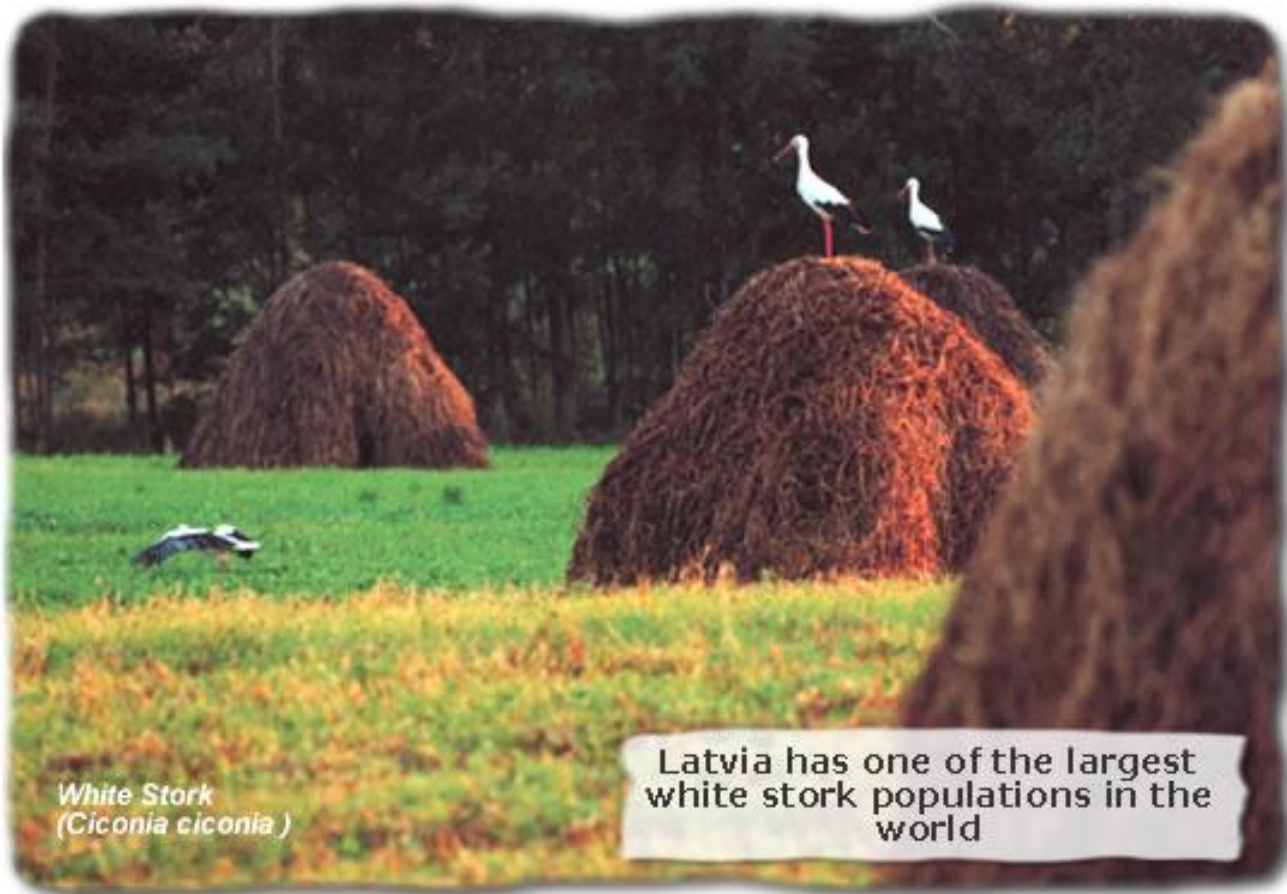

*European Red Deer
(Cervus elaphus)*

Natural ecosystems, largely untouched by man, thrive in 50 per cent of the territory

Nature

LATVIA

The Wild Boar is a typical inhabitant of
Latvian forests

Nature

LATVIA