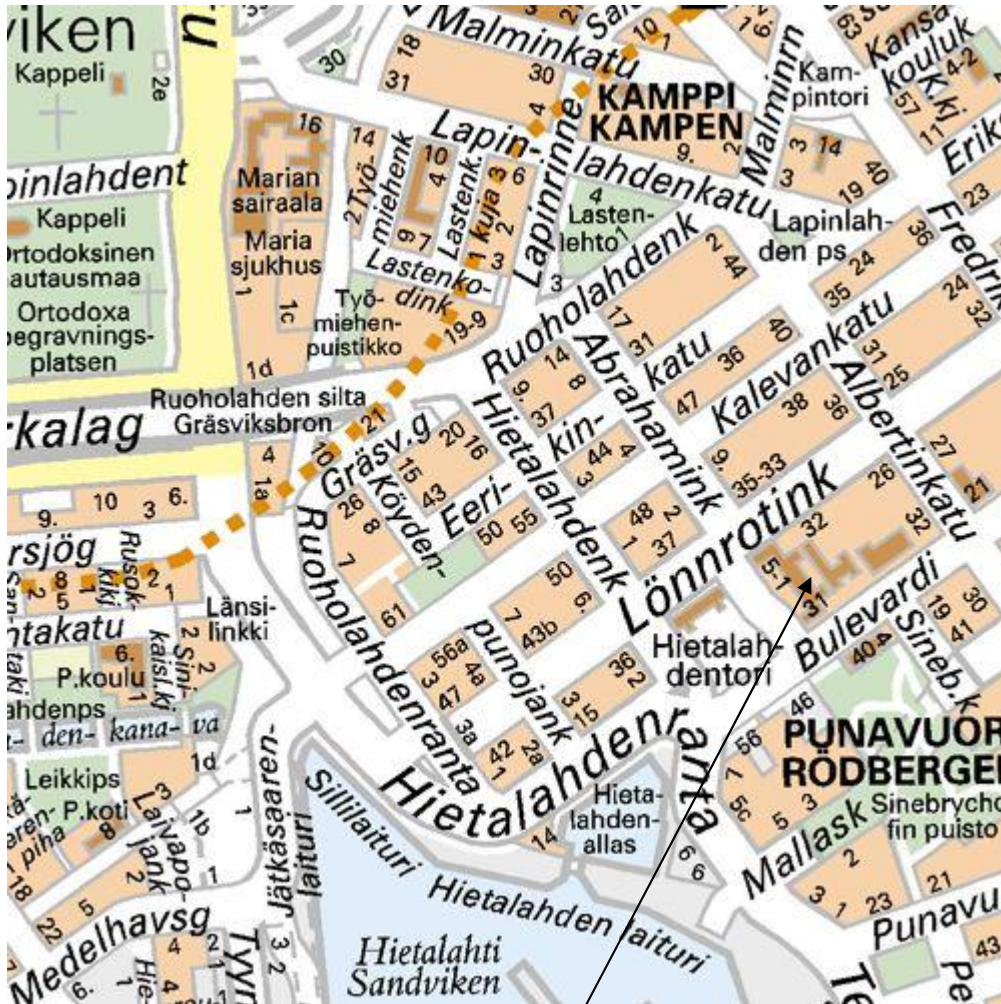

MAP OF BULEVARDI 31  
HELSINKI METROPOLIA UNIVERSITY OF APPLIED SCIENCES

Address: Bulevardi 31, Main Building