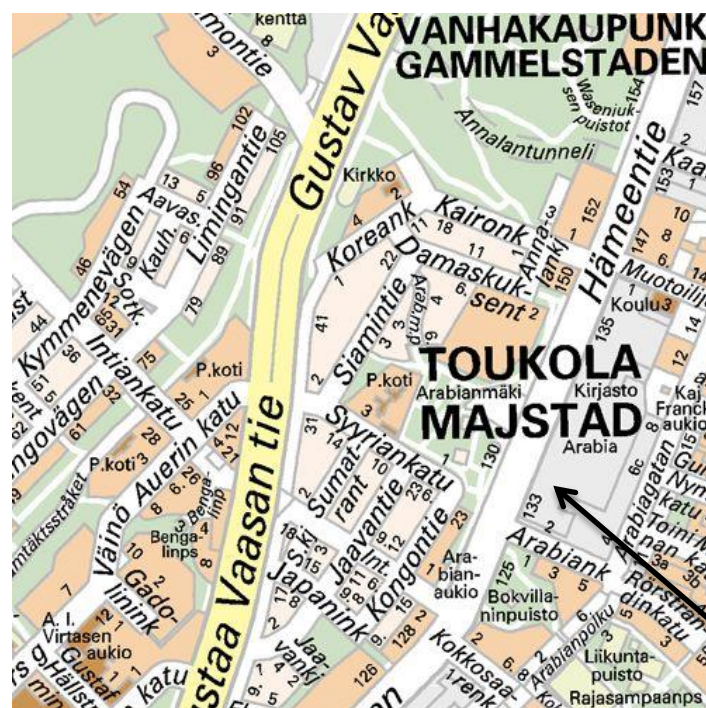

FIELD OF CULTURE AND CREATIVE INDUSTRIES

Arabiankatu Campus

Address: Arabiankatu 2, 00560 Helsinki

Degree Programme:

- Pop and Jazz Music

How to get there?

The Degree Programme of Pop and Jazz Music is located in Arabianranta area in Helsinki. From the centre of Helsinki to Arabianranta it takes approximately 20 minutes by bus or tram.

- Bus 68 From the Railway Station, Rautatientori - Direction: Latokartano
- Bus 71 From the Railway Station, Rautatientori - Direction: Pihlajisto - Pihlajamäki
- Bus 71V From the Railway Station, Rautatientori - Direction: Pihlajamäki - Pukinmäki
- Tram 6 From the Railway Station, Rautatientori - Direction: Arabia

Tickets can be bought from the driver or from the ticket machine.

You must get off the bus at the stop named Arabia or if you take the tram, stop is called Arabiankatu. Pop and Jazz Music Degree Programme is located next to the Arabia Center, 100 metres from the stop.