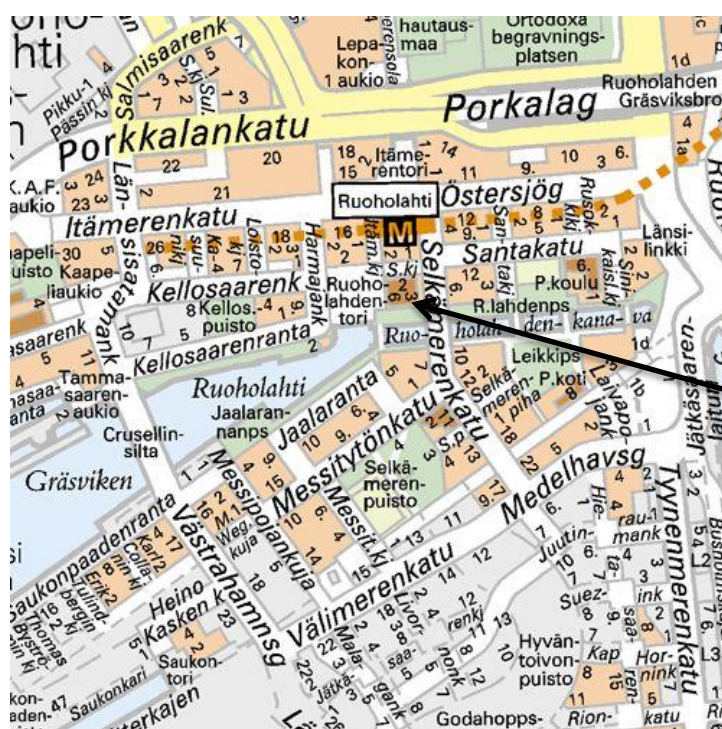

How to get there?

The Degree Programme of Classical Music is located in Ruoholahti area in Helsinki. From the centre of Helsinki to Ruoholahti it takes approximately 3 minutes by metro (underground).

- Metro from the Railway Station, Rautatientori - Direction: Ruoholahti

Tickets can be bought from the from the ticket machine.

You must get off the metro at the stop named Ruolahti, it is the final stop. Classical Music Degree Programme is located next to the Metro station, 100 metres to the left.

Please visit the Journey Planner at: www.reittiopas.fi/en to check the best connections.