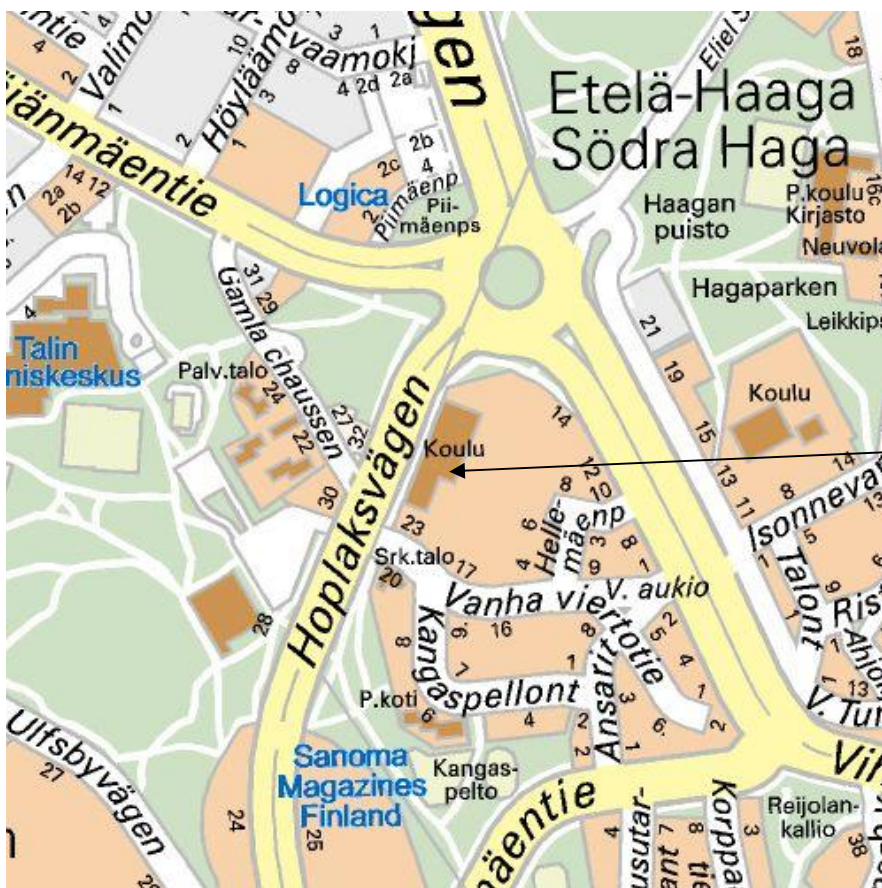

HEALTH CARE AND SOCIAL SERVICES

Vanha Viertotie Campus

Address: Vanha Viertotie 23, 00350 Helsinki

Degree programmes:

- Osteopathy
- Prosthetics and Orthotics
- Physiotherapy
- Podiatry
- Biomedical Laboratory Science

positia Metropolia's educational research and service centre for welfare and human functioning

The easiest way to travel to Vanha Viertotie Campus is by bus, please visit the Journey Planner website at <http://www.reittiopas.fi/en/> to check the best connections.

Vanha Viertotie
Campus