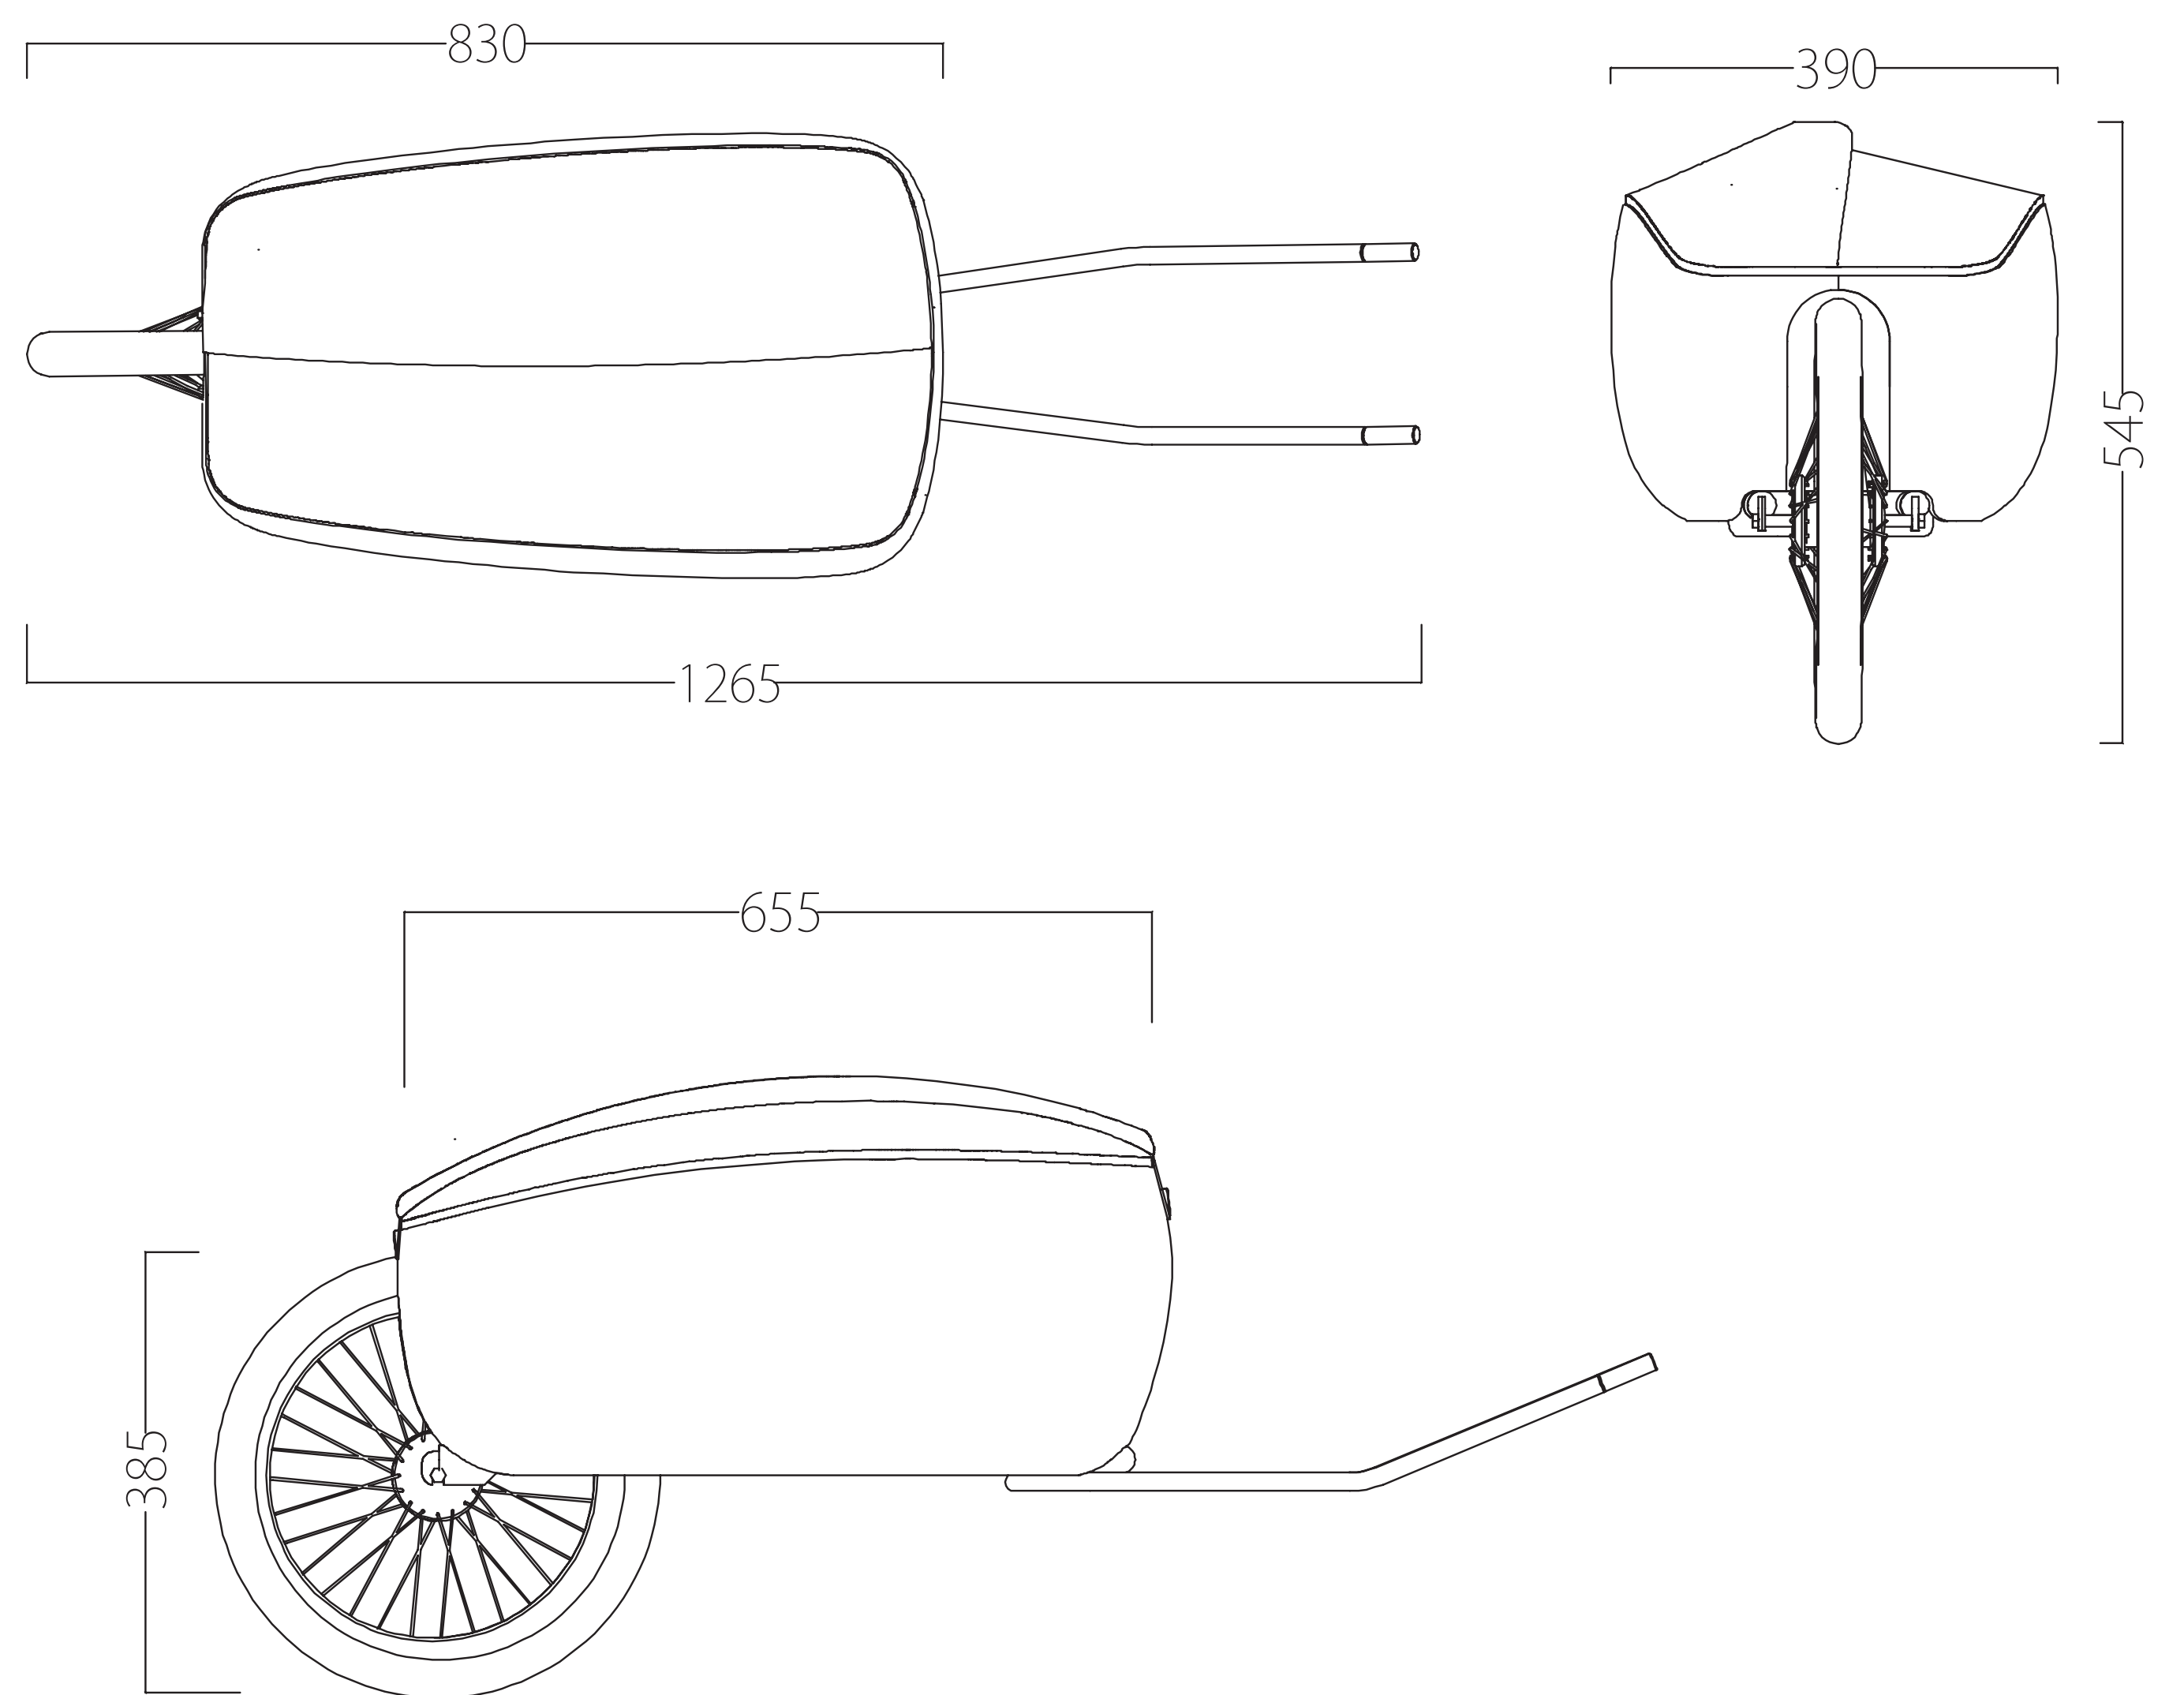

BOX 2.78

MUSTIKAINEN RAUTKOSKI HEIKKINEN

DESIGNED FOR CITY ENVIRONMENT
TO MOVE EVERYDAY ITEMS BY
BICYCLE WITH STYLE

Liikkuvan Arjen Design

Helsinki
Metropolia
University of Applied Sciences

European Union
European Regional Development Fund