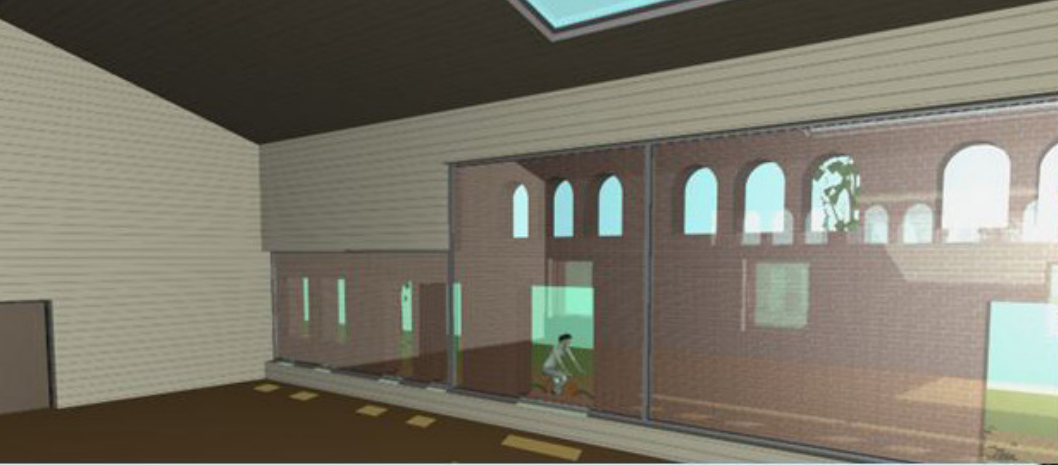

19.9.2013

Elina Niemi, Aleksandr Pylysy,
Tomas Peltola, Aaro Kurkela

Ala architects have designed the winning entry for the central library, named Käännös (Turn). It will be built in 2017. The surrounding area will remain much the same and will have room for the bicycle center.

We have two options for the new Bicycle center. Either a final building or a temporary center.

1

There could be another smaller wooden or glass house inside the old building which does not have a roof anymore. We would like to use organic materials so that the new building would blend in to the old one.