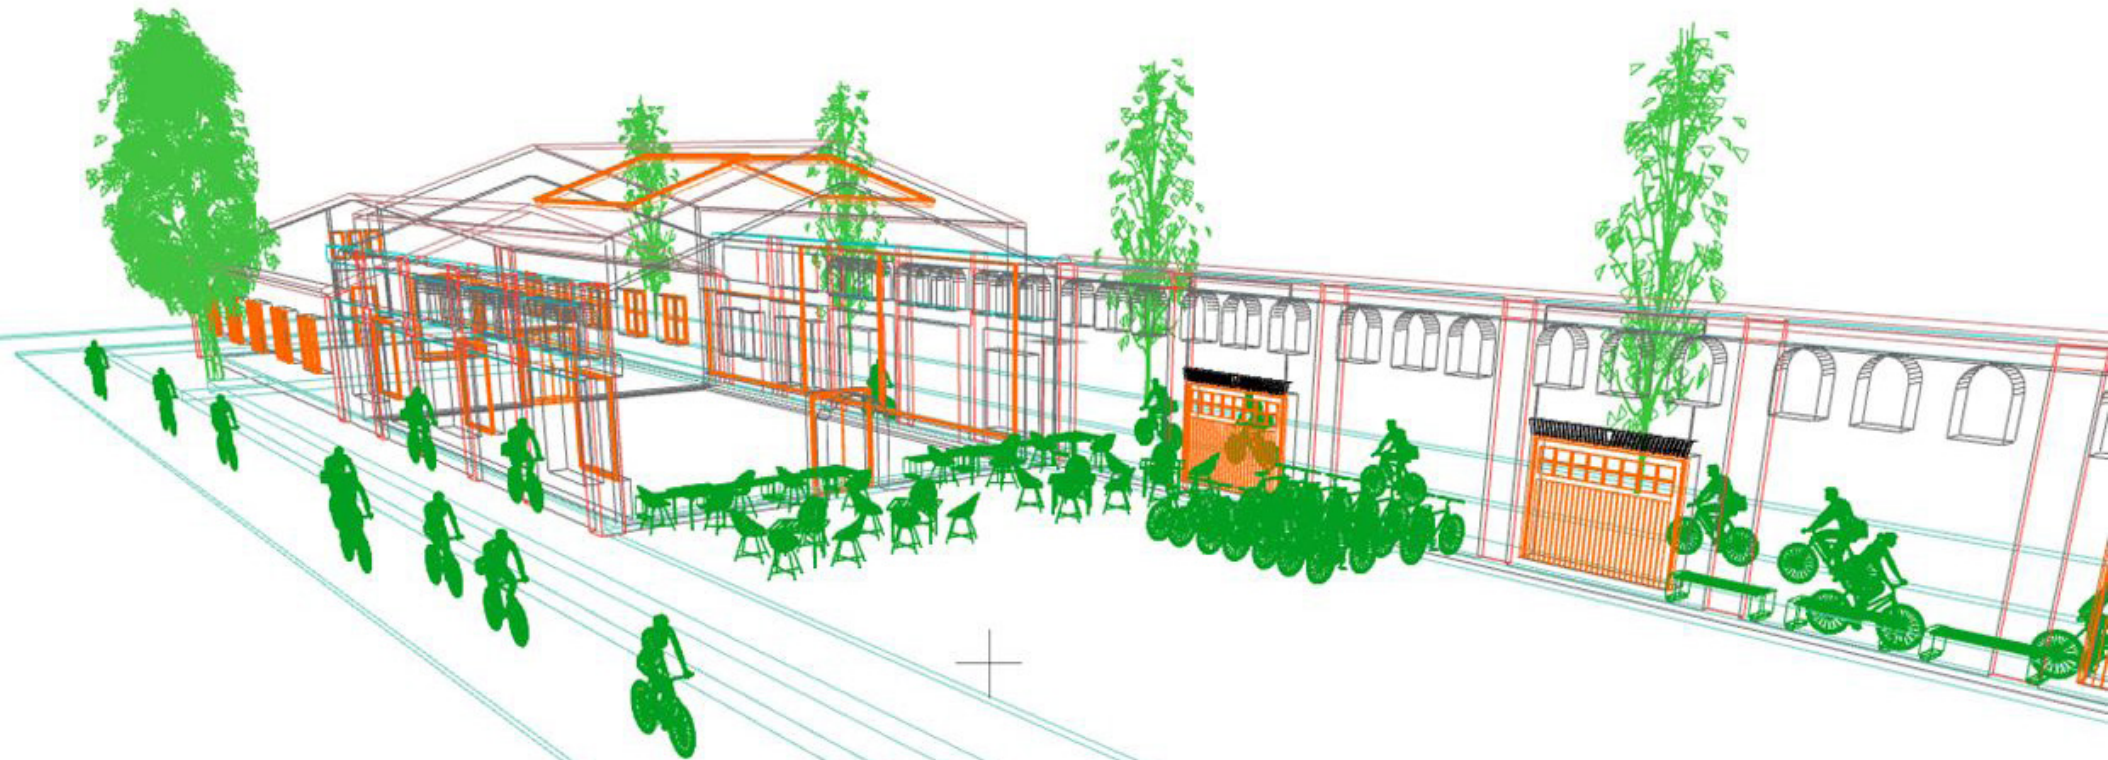

19.9.2013

Elina Niemi, Aleksandr Pylysy,
Tomas Peltola, Aaro Kurkela

Ala architects have designed the winning entry for the central library, named Käännös (Turn). It will be built in 2017. The surrounding area will remain much the same and will have room for the bicycle center.

We have two options for the new Bicycle center. Either a final building or a temporary center.

1

There could be another smaller wooden or glass house inside the old building which does not have a roof anymore. We would like to use organic materials so that the new building would blend in to the old one.