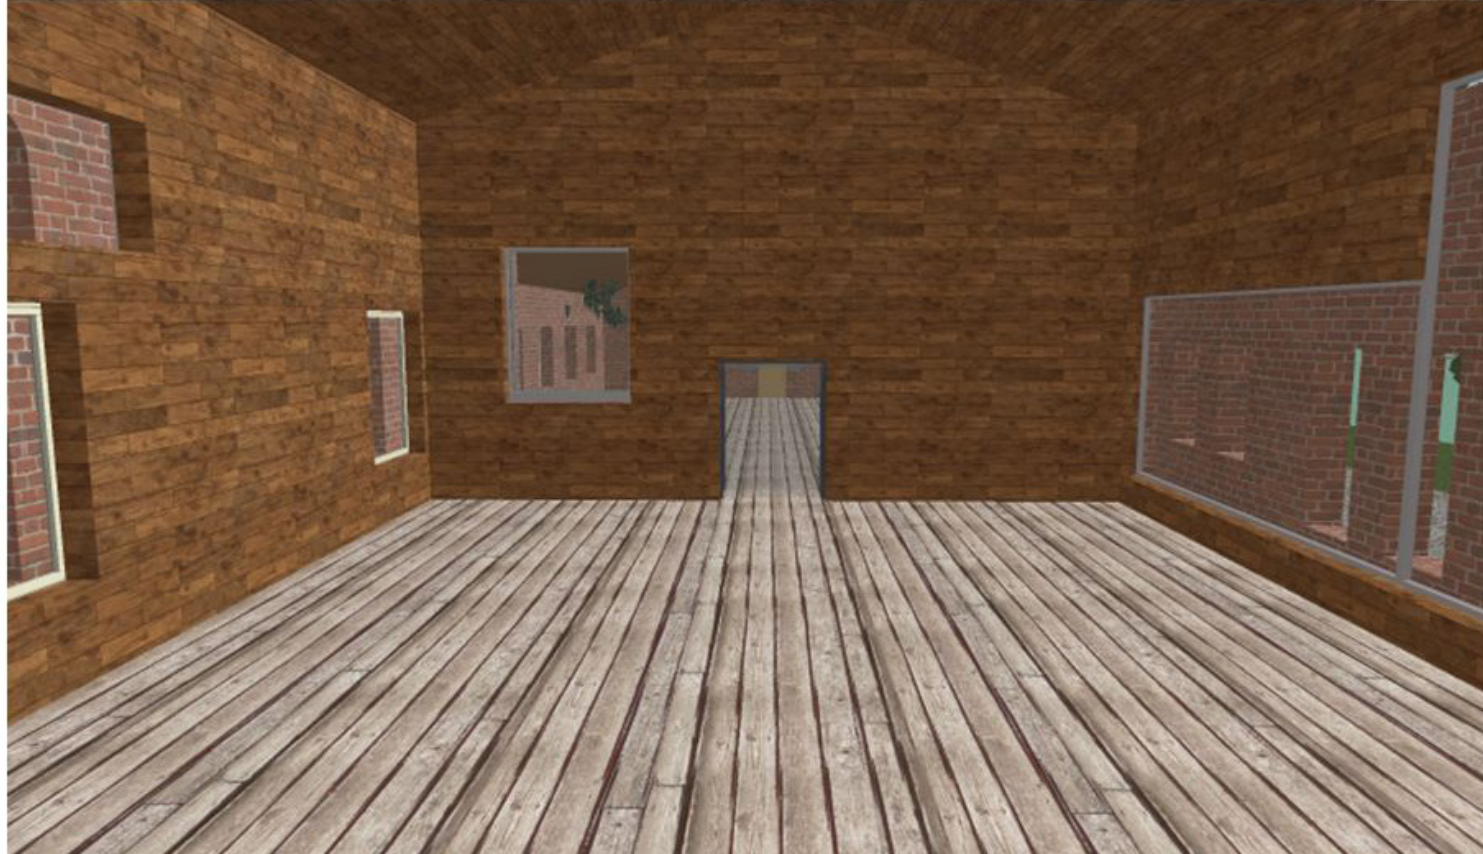

19.9.2013

Elina Niemi, Aleksandr Pylysy,
Tomas Peltola, Aaro Kurkela

Ala architects have designed the winning entry for the central library, named Käännös (Turn). It will be built in 2017. The surrounding area will remain much the same and will have room for the bicycle center.

We have two options for the new Bicycle center. Either a final building or a temporary center.

1

There could be another smaller wooden or glass house inside the old building which does not have a roof anymore. We would like to use organic materials so that the new building would blend in to the old one.