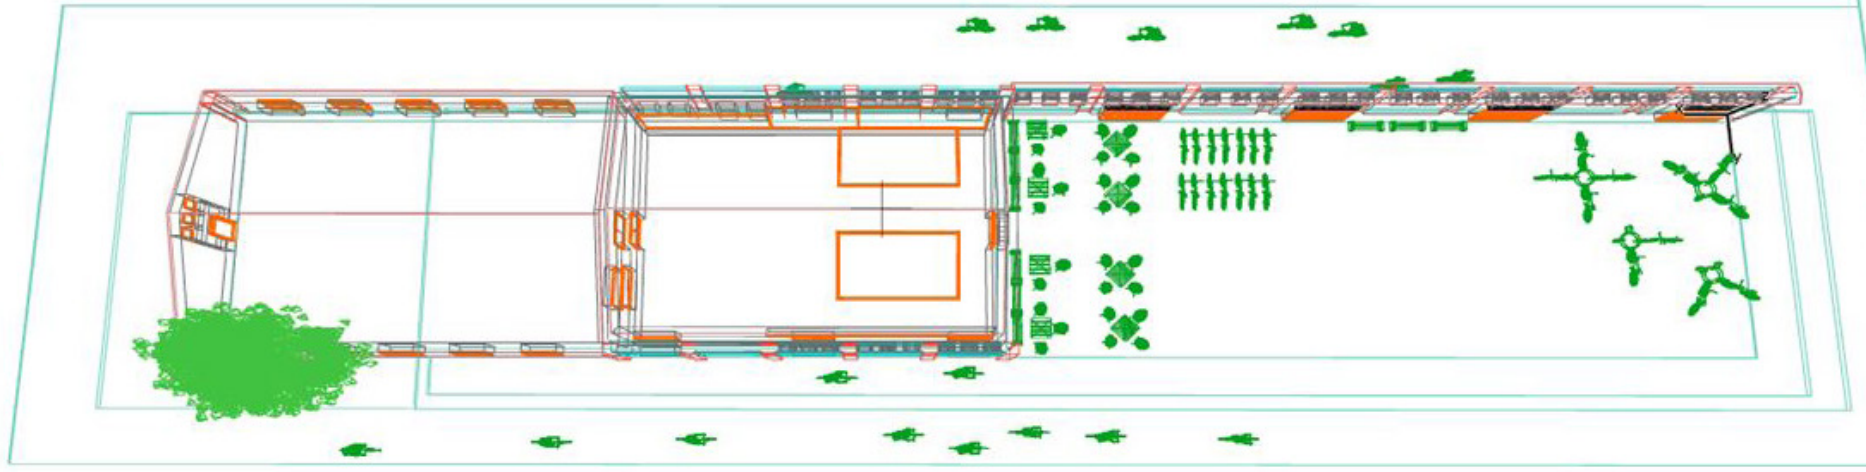

19.9.2013

Elina Niemi, Aleksandr Pylysy,
Tomas Peltola, Aaro Kurkela

Ala architects have designed the winning entry for the central library, named Käännös (Turn). It will be built in 2017. The surrounding area will remain much the same and will have room for the bicycle center.

We have two options for the new Bicycle center. Either a final building or a temporary center.

1

There could be another smaller wooden or glass house inside the old building which does not have a roof anymore. We would like to use organic materials so that the new building would blend in to the old one.