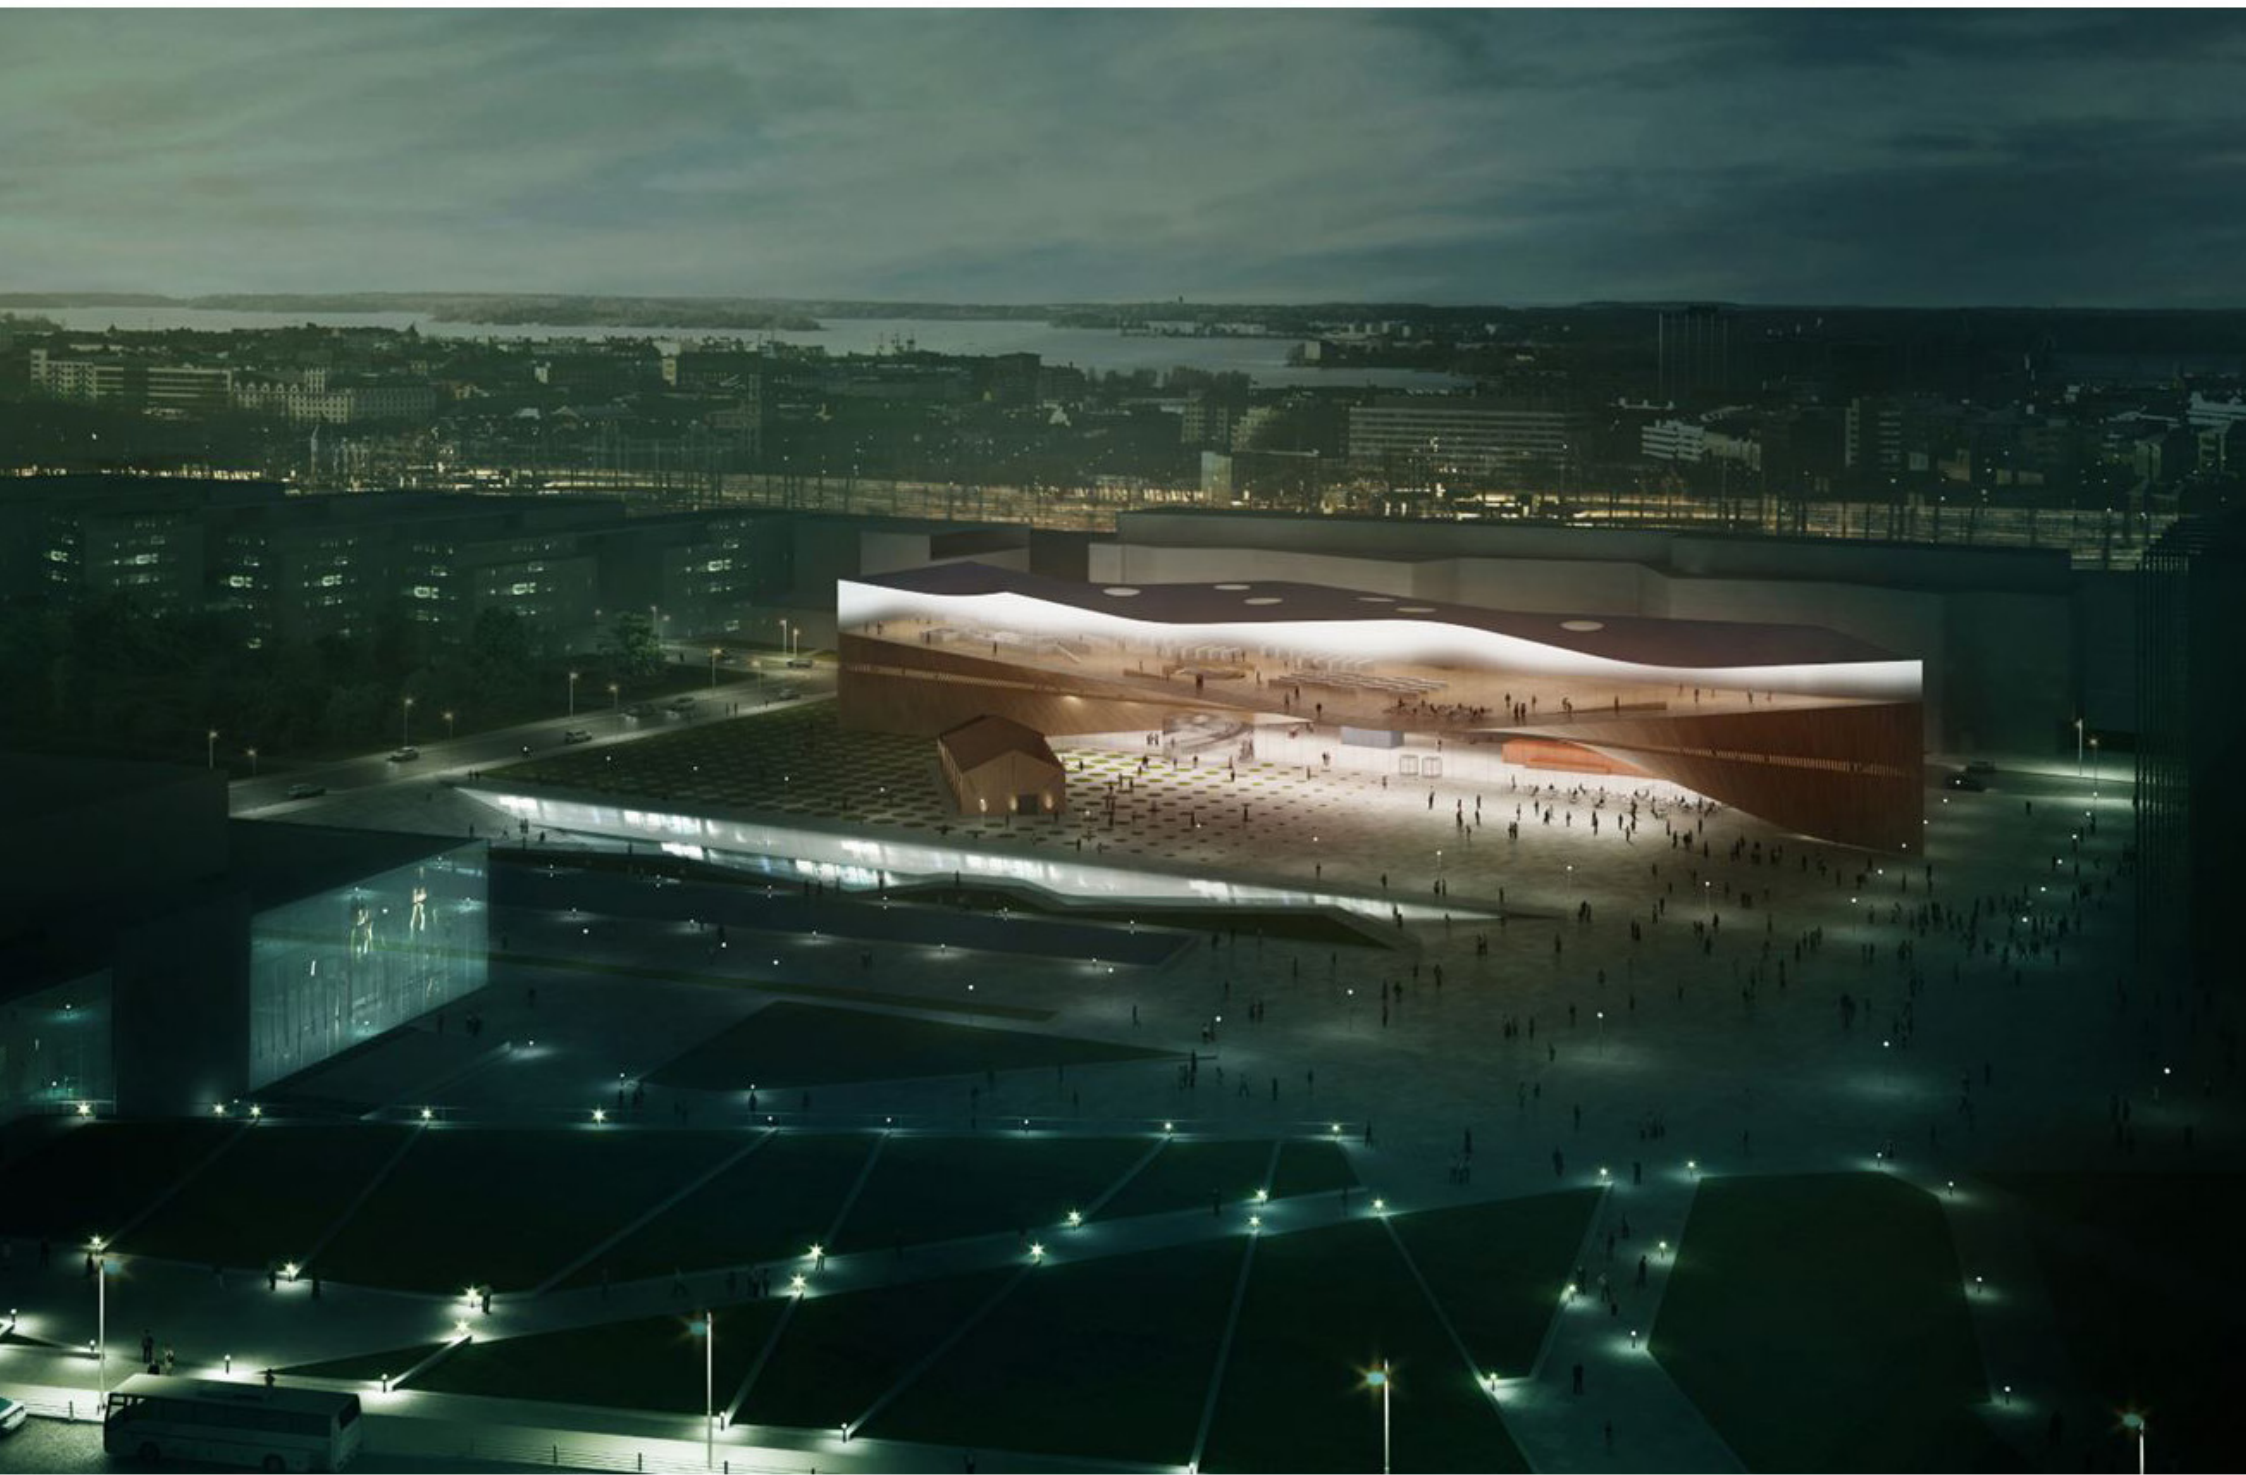

19.9.2013

Elina Niemi, Aleksandr Pylysy,
Tomas Peltola, Aaro Kurkela

Ala architects have designed the winning entry for the central library, named Käännös (Turn). It will be built in 2017. The surrounding area will remain much the same and will have room for the bicycle center.

We have two options for the new Bicycle center. Either a final building or a temporary center.

1

There could be another smaller wooden or glass house inside the old building which does not have a roof anymore. We would like to use organic materials so that the new building would blend in to the old one.