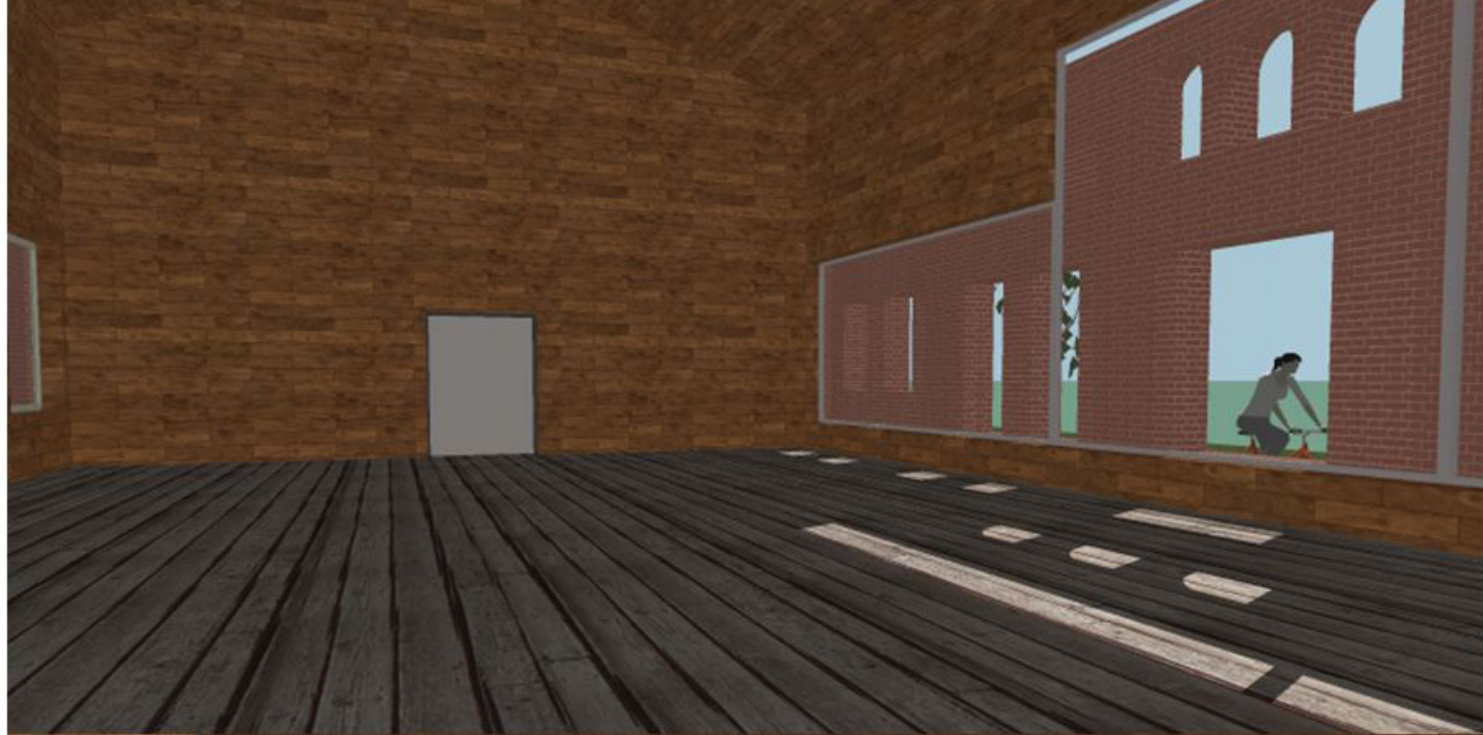

19.9.2013

Elina Niemi, Aleksandr Pylysy,
Tomas Peltola, Aaro Kurkela

Ala architects have designed the winning entry for the central library, named Käännös (Turn). It will be built in 2017. The surrounding area will remain much the same and will have room for the bicycle center.

We have two options for the new Bicycle center. Either a final building or a temporary center.

1

There could be another smaller wooden or glass house inside the old building which does not have a roof anymore. We would like to use organic materials so that the new building would blend in to the old one.