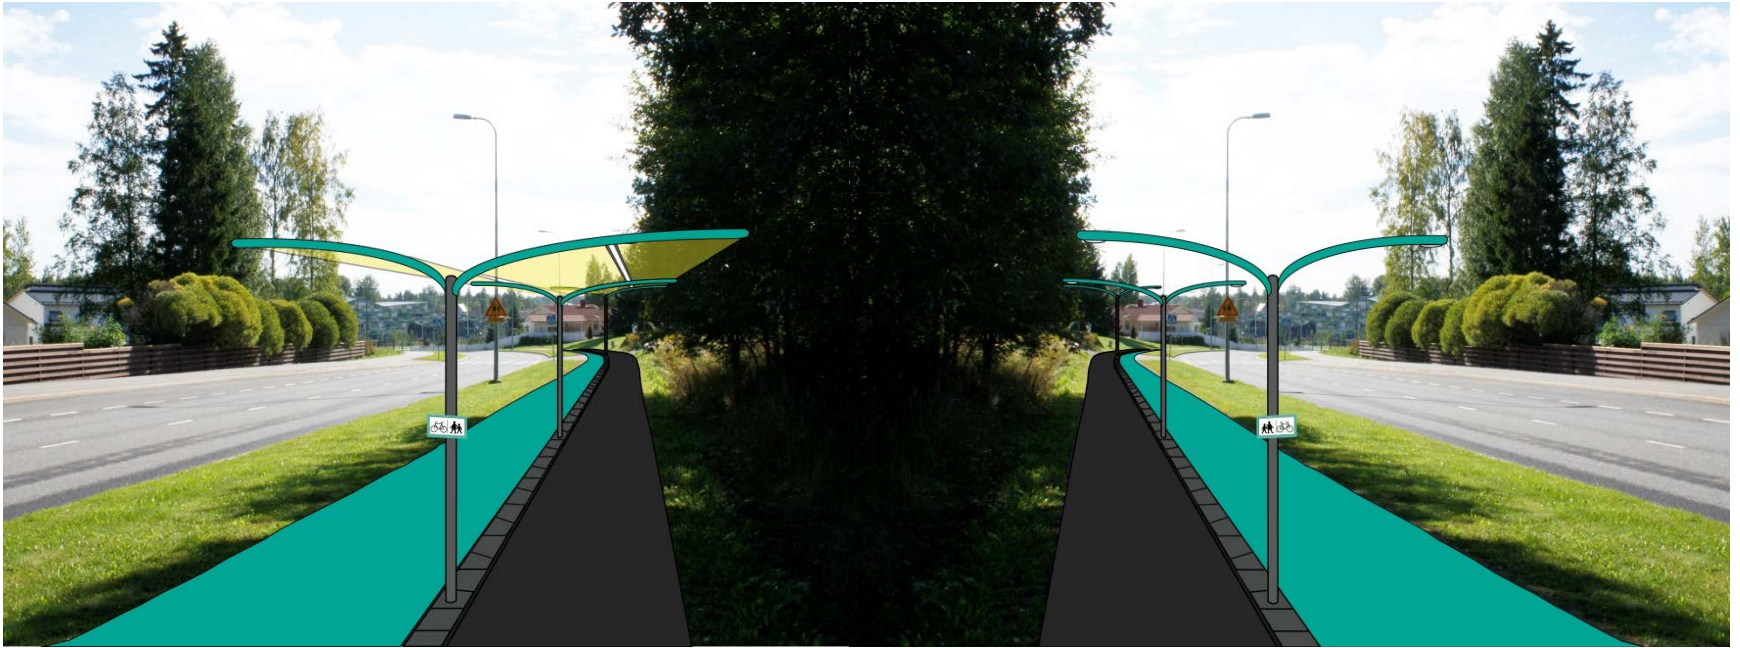

# Simplified map

Kivistö school path, simplified 16847m

# Lightening & Illustrations

Integrated led lights, which goes same direction as route.  
Street lights with turquoise paint.

# Housing fair area: Details

- Tunnels, pinwheel tiling for pedestrian areas, corten steel.