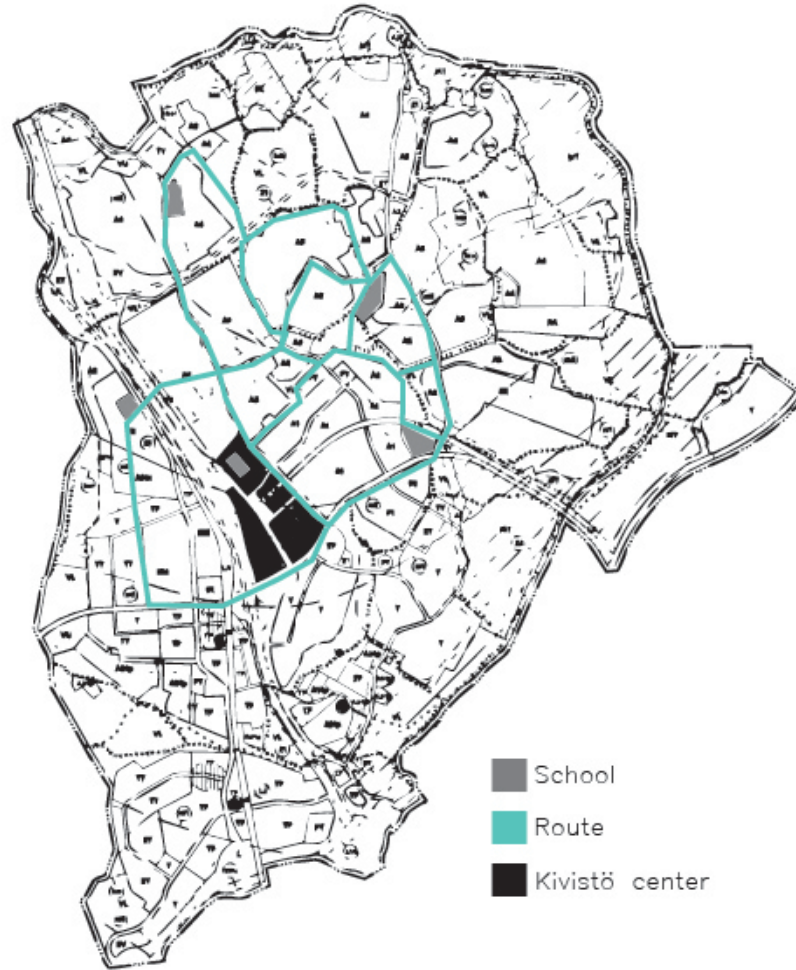

# School path: Specific Details

Jenny Haapasaari  
Peppi Hiidenkari  
Sonja Lepistö

# Simplified map

Kivistö school path, simplified 16847m

# Lightening & Illustrations

Integrated led lights, which goes same direction as route.  
Street lights with turquoise paint.

# Housing fair area: Details

- Tunnels, pinwheel tiling for pedestrian areas, corten steel.